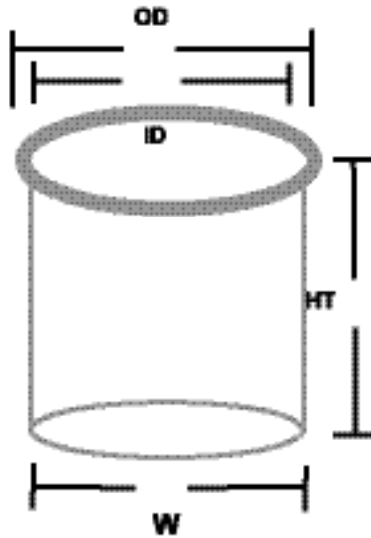

Special Order Baskets

Powder Coated Metal Mesh Baskets

Our facilities and equipment are geared to produce professional quality baskets. If you have a basket need, and the item you need is not listed as a standard item, send us the specifications and we will manufacture a basket to fit your need. If you send an actual sample of the basket you need, you can save time and money. Please allow 4-6 weeks for delivery. Hole size: 1/4" square opening.

Stainless Steel Baskets

With our unique manufacturing capabilities, we can construct baskets in stainless steel also. Please allow 1-2 weeks for delivery. Hole size: 3/16" round opening.

SPECIAL BASKET ORDER FORM

**PLEASE NOTE
TO ENABLE OUR CUSTOMER
SERVICE TO PROVIDE
YOU WITH A QUOTE ON
A TIMELY MANNER, GIVE
AS MANY ACCURATE
DIMENSIONS AS POSSIBLE.**

- **Coated Metal:** ☐
- **Stainless Steel:** ☐
- **Basket Handle:** ☐

Company Name: _____ Contact: _____

Address: _____

City: _____ State: _____ Zip Code: _____

Phone #: _____ Fax #: _____