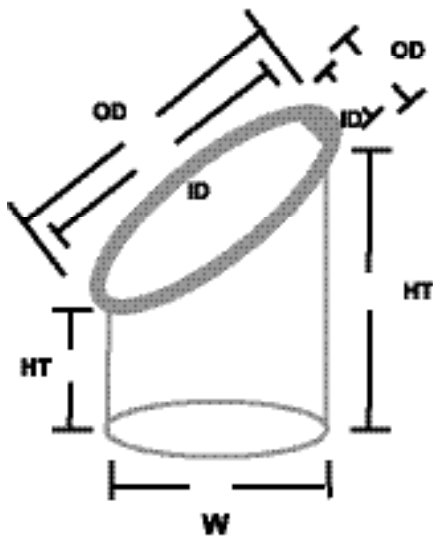

Special Order Baskets

Powder Coated Metal Mesh Baskets

Our facilities and equipment are geared to produce professional quality baskets. If you have a basket need, and the item you need is not listed as a standard item, send us the specifications and we will manufacture a basket to fit your need. If you send an actual sample of the basket you need, you can save time and money. Please allow 4-6 weeks for delivery. Hole size: 1/4" square opening.

Stainless Steel Baskets

With our unique manufacturing capabilities, we can construct baskets in stainless steel also. Please allow 1-2 weeks for delivery. Hole size: 3/16" round opening.

SPECIAL BASKET ORDER FORM

**PLEASE NOTE
TO ENABLE OUR CUSTOMER
SERVICE TO PROVIDE
YOU WITH A QUOTE ON
A TIMELY MANNER, GIVE
AS MANY ACCURATE
DIMENSIONS AS POSSIBLE.**

- **Coated Metal:** ☐
- **Stainless Steel:** ☐
- **Basket Handle:** ☐

Company Name: _____ Contact: _____

Address: _____

City: _____ State: _____ Zip Code: _____

Phone #: _____ Fax #: _____