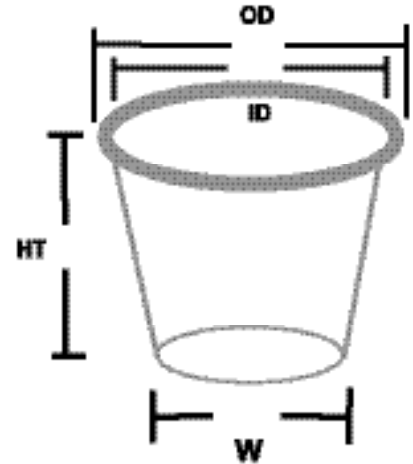

Special Order Baskets

Powder Coated Metal Mesh Baskets

Our facilities and equipment are geared to produce professional quality baskets. If you have a basket need, and the item you need is not listed as a standard item, send us the specifications and we will manufacture a basket to fit your need. If you send an actual sample of the basket you need, you can save time and money. Please allow 4-6 weeks for delivery. Hole size: 1/4" square opening.

Stainless Steel Baskets

With our unique manufacturing capabilities, we can construct baskets in stainless steel also. Please allow 1-2 weeks for delivery. Hole size: 3/16" round opening.

SPECIAL BASKET ORDER FORM

**PLEASE NOTE
TO ENABLE OUR CUSTOMER
SERVICE TO PROVIDE
YOU WITH A QUOTE ON
A TIMELY MANNER, GIVE
AS MANY ACCURATE
DIMENSIONS AS POSSIBLE.**

- **Coated Metal:** ☐
- **Stainless Steel:** ☐
- **Basket Handle:** ☐

Company Name: _____ Contact: _____

Address: _____

City: _____ State: _____ Zip Code: _____

Phone #: _____ Fax #: _____