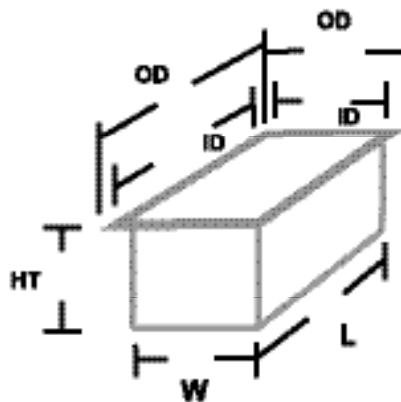

Special Order Baskets

Powder Coated Metal Mesh Baskets

Our facilities and equipment are geared to produce professional quality baskets. If you have a basket need, and the item you need is not listed as a standard item, send us the specifications and we will manufacture a basket to fit your need. If you send an actual sample of the basket you need, you can save time and money. Please allow 4-6 weeks for delivery. Hole size: 1/4" square opening.

Stainless Steel Baskets

With our unique manufacturing capabilities, we can construct baskets in stainless steel also. Please allow 1-2 weeks for delivery. Hole size: 3/16" round opening.

SPECIAL BASKET ORDER FORM

**PLEASE NOTE
TO ENABLE OUR CUSTOMER
SERVICE TO PROVIDE
YOU WITH A QUOTE ON
A TIMELY MANNER, GIVE
AS MANY ACCURATE
DIMENSIONS AS POSSIBLE.**

- **Coated Metal:** ☐
- **Stainless Steel:** ☐
- **Basket Handle:** ☐

Company Name: _____ Contact: _____

Address: _____

City: _____ State: _____ Zip Code: _____

Phone #: _____ Fax #: _____