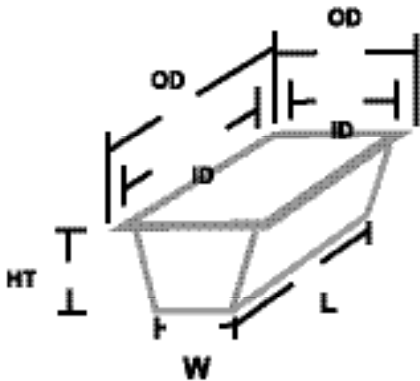

Special Order Baskets

Powder Coated Metal Mesh Baskets

Our facilities and equipment are geared to produce professional quality baskets. If you have a basket need, and the item you need is not listed as a standard item, send us the specifications and we will manufacture a basket to fit your need. If you send an actual sample of the basket you need, you can save time and money. Please allow 4-6 weeks for delivery. Hole size: 1/4" square opening.

Stainless Steel Baskets

With our unique manufacturing capabilities, we can construct baskets in stainless steel also. Please allow 1-2 weeks for delivery. Hole size: 3/16" round opening.

SPECIAL BASKET ORDER FORM

**PLEASE NOTE
TO ENABLE OUR CUSTOMER
SERVICE TO PROVIDE
YOU WITH A QUOTE ON
A TIMELY MANNER, GIVE
AS MANY ACCURATE
DIMENSIONS AS POSSIBLE.**

- **Coated Metal:** ☐
- **Stainless Steel:** ☐
- **Basket Handle:** ☐

Company Name: _____ Contact: _____

Address: _____

City: _____ State: _____ Zip Code: _____

Phone #: _____ Fax #: _____